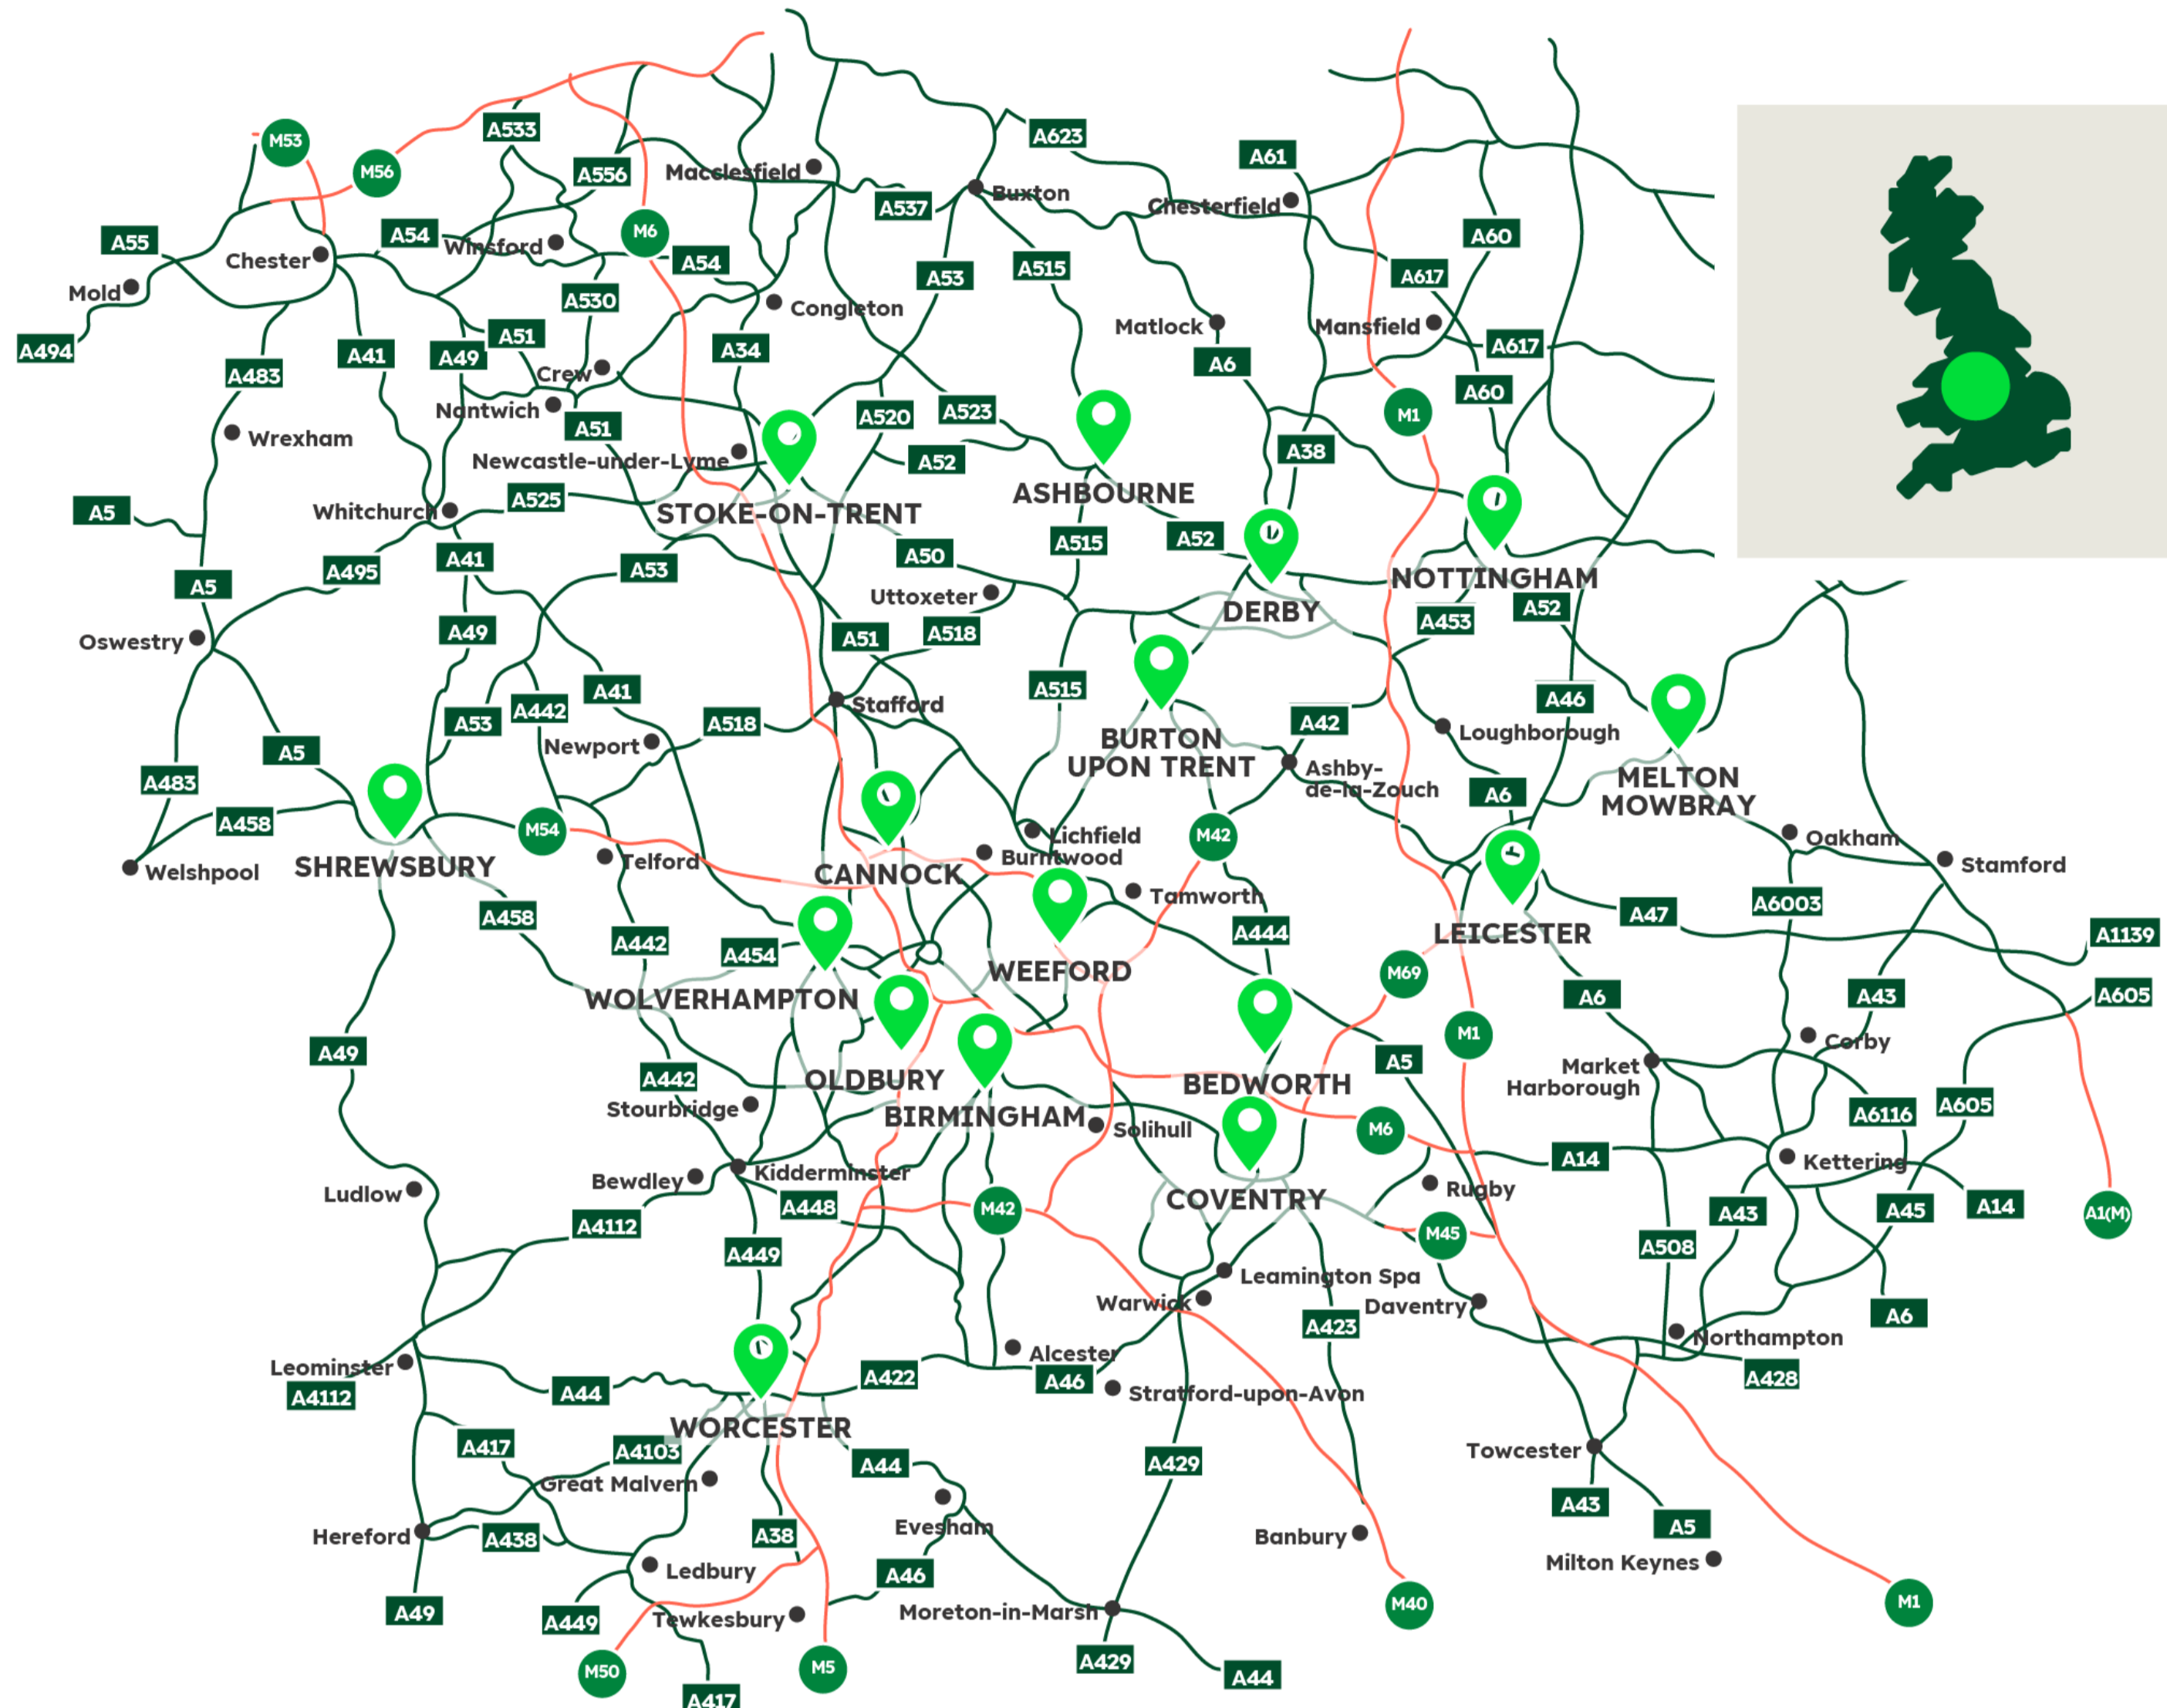

Concrete Central West Area Sales Map

Customer Services

We have regionally organised teams in our customer service centre, so you'll speak to the same team each time you call.

Contact us for sales and orders:

0330 123 4631

✉ → concretecentralwest@uk.heidelbergmaterials.com

Callum Parkinson

→ 07970 835 998
✉ → callum.parkinson@heidelbergmaterials.com

- → [Burton](#)
- → [Ashbourne](#)
- → [Weeford](#)
- → [Derby](#)
- → [Nottingham](#)

Kirsty-Lea Roche

→ 07890 382 864
✉ → kirsty-lea.roche@heidelbergmaterials.com

- → [Leicester](#)
- → [Bedworth](#)
- → [Melton Mowbray](#)
- → [Coventry](#)

Dharmesh Buch

→ 07483 324 002
✉ → dharmesh.buch@heidelbergmaterials.com

- → [Birmingham – Landor Street](#)
- → [Oldbury](#)

Paul Redmond

→ 07890 032 981
✉ → paul.redmond@heidelbergmaterials.com

- → [Wolverhampton](#)
- → [Cannock](#)
- → [Shrewsbury](#)
- → [Stoke-on-Trent](#)
- → [Worcester](#)

[Privacy Policy](#)

[Cookie Policy](#)

[Terms and Conditions of Use Policy](#)

[Insurance Policy Details](#)

[Tax Policy](#)

[Modern Slavery Statement](#)

[Standard conditions of sale](#)

[Trading divisions](#)

[Section 172 Statements](#)

[SpeakUp®](#)

[Gender Pay Gap Report](#)

[Careers](#)

[Communities](#)

[Drivers](#)

[Packed Products](#)

[UKCA / CE Mark search](#)

[Certificates](#)

[Email: enquiries@uk.heidelbergmaterials.com](mailto:enquiries@uk.heidelbergmaterials.com)

Follow us on

Worldwide